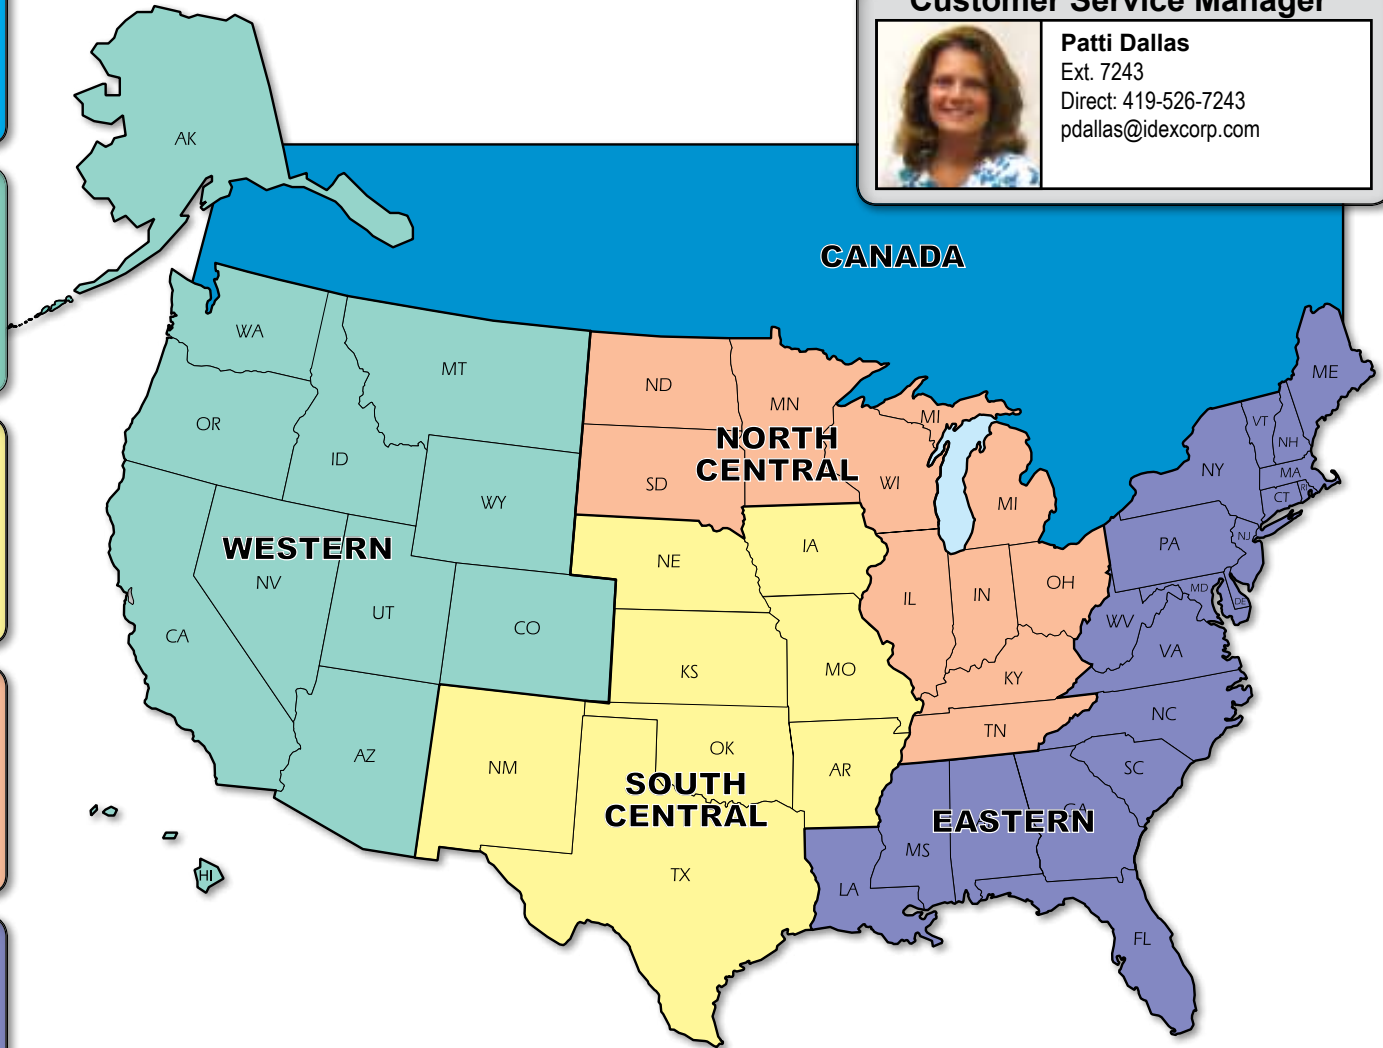

Customer Service Team Leader

Jeannett Peters,
Ext. 7233
Direct: 419-526-7233
jpeters@idexcorp.com

Versa-Matic Contacts for Domestic Customer Service

Phone: 419-526-7296 • Fax: 419-522-7867

Please contact the representative serving your territory for: new order placement, item availability, price quoting, order expediting, shipping information, discount information and shipping discrepancies.

Canada

Tammy Washburn
Ext. 7282
Direct: 419-526-7282
twashburn@idexcorp.com

Customer Service Manager

Patti Dallas
Ext. 7243
Direct: 419-526-7243
pdallas@idexcorp.com

Western

Carolyn McClure
Ext. 7234
Direct: 419-526-7234
cmclure@idexcorp.com

South Central

Avis Schaffer
Ext. 7250
Direct: 419-526-7250
aschaffer@idexcorp.com

North Central

Kim Morrow
Ext. 7221
Direct: 419-526-7221
kmorrow@idexcorp.com

Eastern

Marty Marsh
Ext. 7240
Direct: 419-526-7240
mmarsh@idexcorp.com

800 N. Main Street, P.O. Box 1568 • Mansfield, OH 44901-1568 USA • Phone 419-526-7296 • Fax 419-522-7867